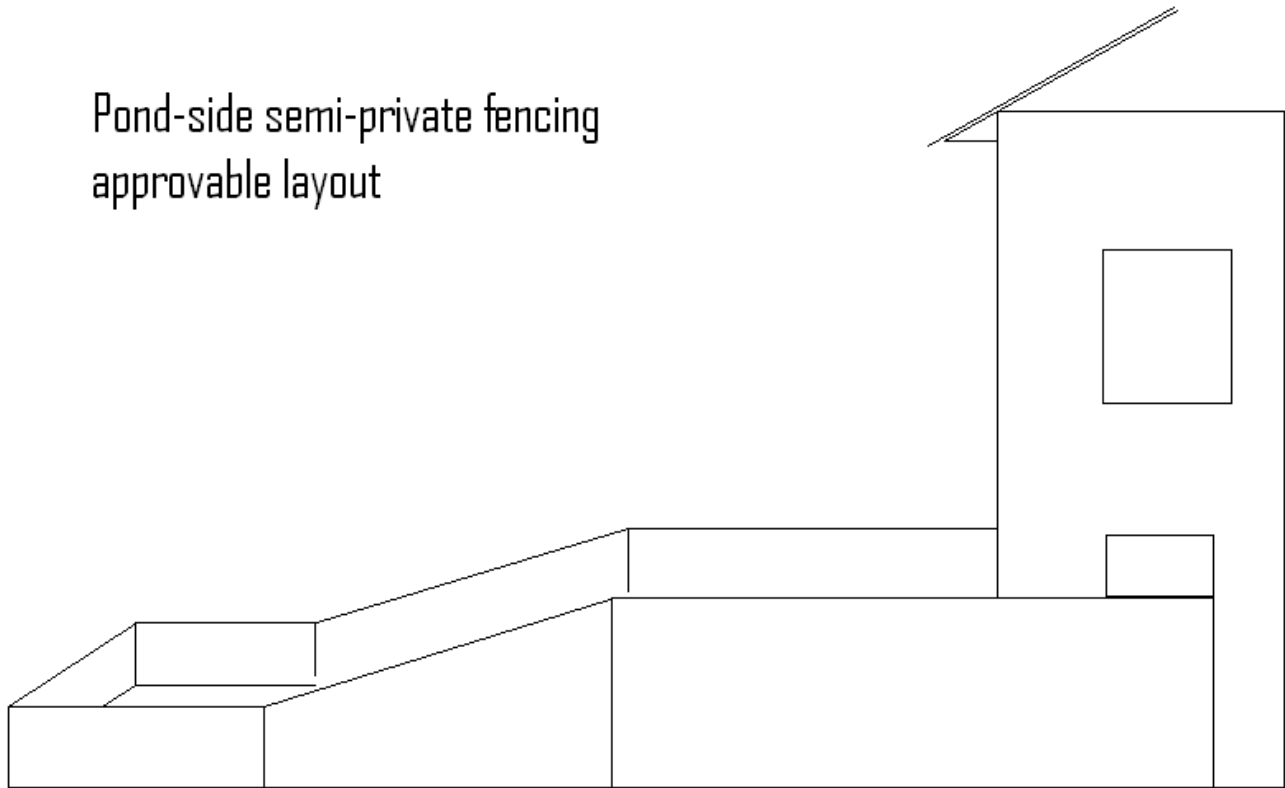

Pond-side semi-private fencing approvable layout

4' Picket type fencing
from taper, around rear
to opposite taper

Tapered privacy type fencing over 16'
width

6' Privacy type fencing such as dog-eared picket or shadow box per
ARC Rules